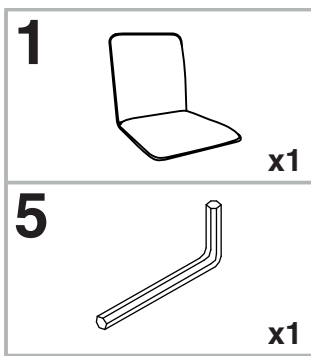

Tenir les enfants à l'écart lors du montage - Ne jamais soulever la table par le plateau.
Keep children away during assembly - Do not carry the table upper plate.
Kinder bei der Montage fernhalten – Niemals den Tisch an den Platten hochheben.

INSTRUCTIONS D'ASSEMBLAGE / ASSEMBLY INSTRUCTIONS / MONTAGEANLEITUNG

01