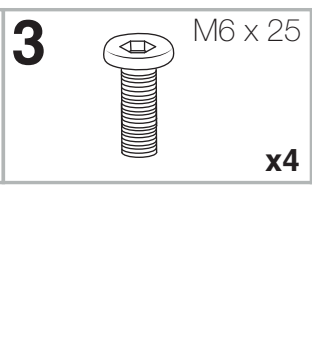

Tenir les enfants à l'écart lors du montage - Ne jamais soulever la table par le plateau.
Keep children away during assembly - Do not carry the table upper plate.
Kinder bei der Montage fernhalten – Niemals den Tisch an den Platten hochheben.

INSTRUCTIONS D'ASSEMBLAGE / ASSEMBLY INSTRUCTIONS / MONTAGEANLEITUNG

01