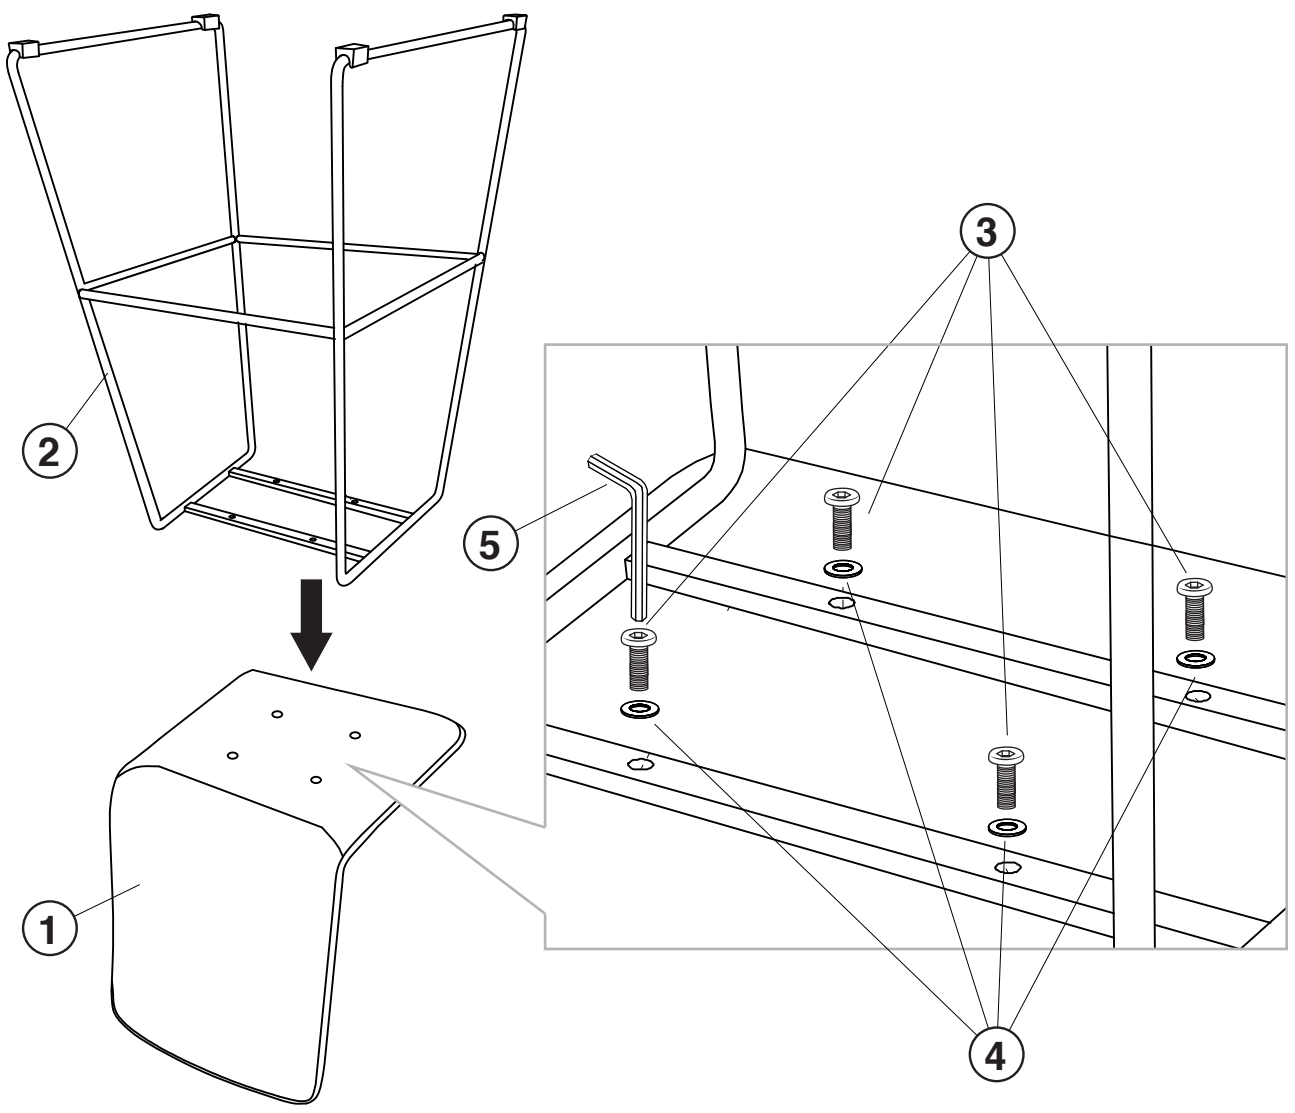

Visuels non contractuels / non-contractual visuals / nicht unbedingt realitätsstreuere Abbildungen