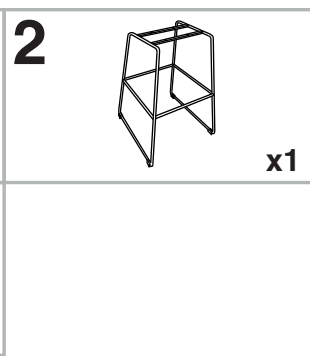

Tenir les enfants à l'écart lors du montage - Ne jamais soulever la table par le plateau.
Keep children away during assembly - Do not carry the table upper plate.
Kinder bei der Montage fernhalten – Niemals den Tisch an den Platten hochheben.

INSTRUCTIONS D'ASSEMBLAGE / ASSEMBLY INSTRUCTIONS / MONTAGEANLEITUNG

01