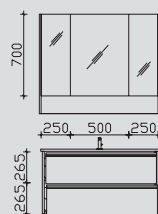

0	0
---	---

Waschtisch 1010 mm

2.1

SENE00110	0	0
BME003S10001	0	0
W01003S10	0	0

0	0
---	---

2.2

PG 1 PG 2

SENE00210	0	0
BME003S10001	0	0
W01003S10	0	0