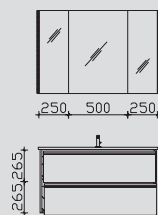

SEEE00110	0	0
BME003S10001	0	0
W01003S10	0	0

0	0

Hier bieten wir Ihnen eine große Auswahl an Formen und Größen von namhaften und bewährten Waschtisch-Herstellern an.