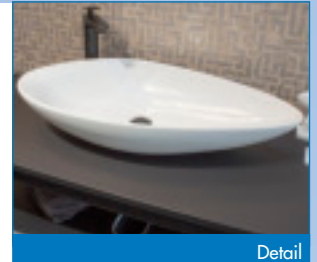

Detail

Rumba