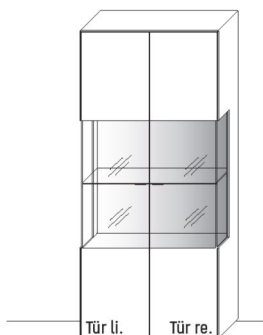

B 91,9 × H 205,5 × T 37,1 cm
5 Böden / 6 Fächer

TYPE 6940	Erle Wildeiche
Sockel, carbonfarbig, H + 4,0 cm	Art.-Nr. 494S
Lamellen-Rückwand-Akzent	Art.-Nr. 694LH
Lamellen-Rückwand-Akzent mit Mattglas	Art.-Nr. 694LG
LED-Rückwand-Beleuchtung 8,4 W	Art.-Nr. 694B
Trafo inkl. Schalter mit Stecker (max. 15 W) *	Art.-Nr. 8015
Funkdimmer anstatt Schalter *	Art.-Nr. 8212
Holz Einlegeboden B 88,0 cm	Art.-Nr. 8838

* Bitte ausreichend Trafos und ggf. Funkdimmer mitbestellen. Je Trafo ist ein Funkdimmer erforderlich.