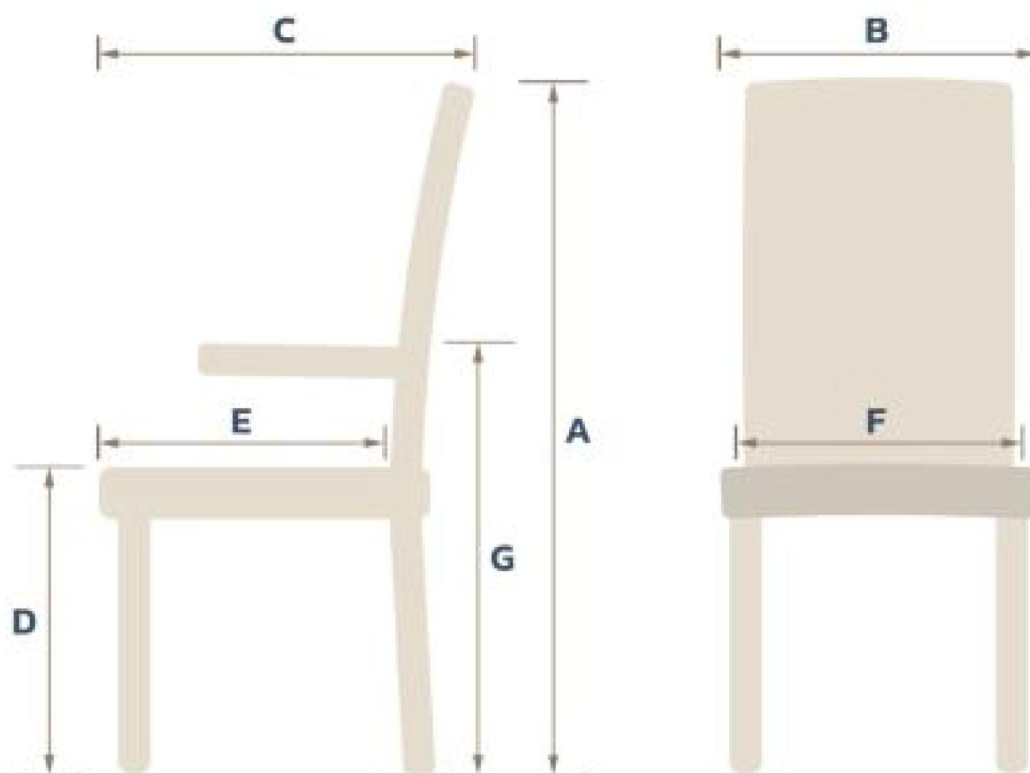

## Chair's letter-diagram

## Dining room

code: **9926, 9927, 9928, 9929**

**Bench Bram**

A-92 B:137,157,177,197 C-58  
D-49 E-48 F:140,160,180,200 G-64

code: **9904**

**Chair Bram**

A-92 B-57 C-58  
D-49 E-48 F-62 G-64

code: **9908**