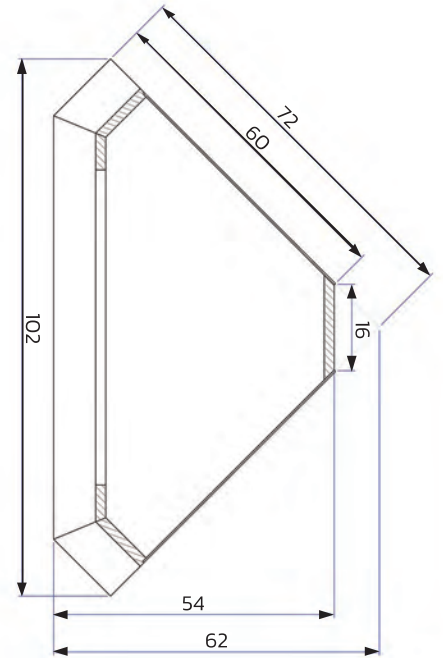

TOP View 110
Corner Cabinet