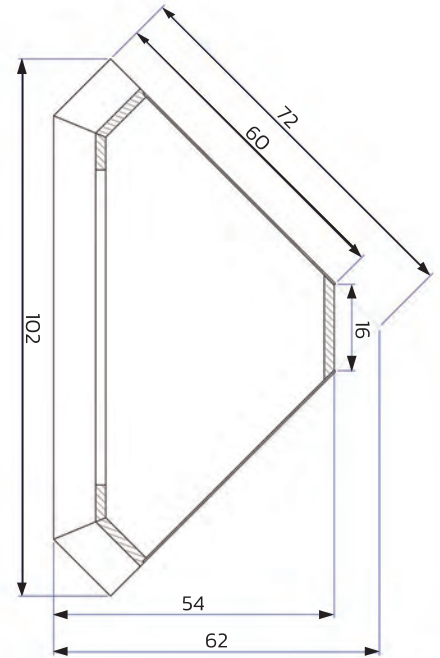

code: **107**

Bookcase Chic Oak  
2 doors  
220 x 110 x 48 (H x W x D)

code: **111DR**

Sideboard Chic Oak  
2 doors 4 drawers  
101 x 177 x 50 (H x W x D)

code: **113DR**

Sideboard Chic Oak  
4 doors 2 drawers  
110 x 185 x 50 (H x W x D)

code: **109**

**Bookcase Chic Oak**  
3 drawers

220 x 110 x 48 (H x W x D)

code: **110**

**Corner Cabinet Chic Oak**  
2 doors

220 x 102 x 54 (H x W x D)

**TOP View 110**  
Corner Cabinet

code: **115**

**TV-Unit Chic Oak**  
4 drawers

60 x 160 x 46 (H x W x D)

code: **116**

**TV-Unit Chic Oak**  
2 doors

60 x 160 x 46 (H x W x D)

1. Chic Oak 117 - 170 x 210 x 46 (HxWxD)  
 2. Chic Oak 118 - 45 x 130 x 80 (HxWxD)