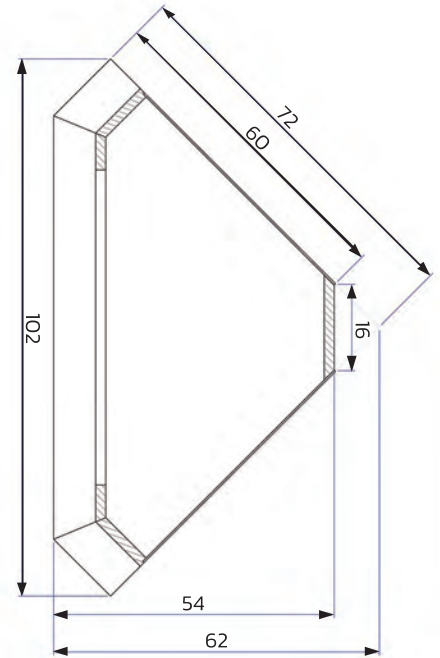

code: **107**

Bookcase Chic Oak  
2 doors  
220 x 110 x 48 (H x W x D)

code: **111DR**

Sideboard Chic Oak  
2 doors 4 drawers  
101 x 177 x 50 (H x W x D)

code: **113DR**

Sideboard Chic Oak  
4 doors 2 drawers  
110 x 185 x 50 (H x W x D)

code: **109**

**Bookcase Chic Oak**  
3 drawers

220 x 110 x 48 (H x W x D)

code: **110**

**Corner Cabinet Chic Oak**  
2 doors

220 x 102 x 54 (H x W x D)

**TOP View 110**  
**Corner Cabinet**

code: **115**

**TV-Unit Chic Oak**  
4 drawers

60 x 160 x 46 (H x W x D)

code: **116**

**TV-Unit Chic Oak**  
2 doors

60 x 160 x 46 (H x W x D)

1. Chic Oak 117 - 170 x 210 x 46 (HxWxD)  
 2. Chic Oak 118 - 45 x 130 x 80 (HxWxD)