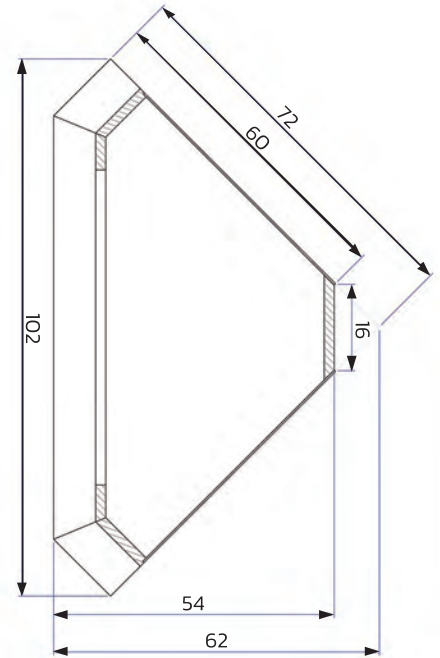

code: **107**  
Bookcase Chic Oak  
2 doors  
220 x 110 x 48 (H x W x D)

code: **111DR**  
Sideboard Chic Oak  
2 doors 4 drawers  
101 x 177 x 50 (H x W x D)

code: **113DR**  
Sideboard Chic Oak  
4 doors 2 drawers  
110 x 185 x 50 (H x W x D)

code: **109**

**Bookcase Chic Oak**  
3 drawers

220 x 110 x 48 (H x W x D)

code: **110**

**Corner Cabinet Chic Oak**  
2 doors

220 x 102 x 54 (H x W x D)

**TOP View 110**  
Corner Cabinet

code: **115**

**TV-Unit Chic Oak**  
4 drawers

60 x 160 x 46 (H x W x D)

code: **116**

**TV-Unit Chic Oak**  
2 doors

60 x 160 x 46 (H x W x D)

1. Chic Oak 117 - 170 x 210 x 46 (HxWxD)  
 2. Chic Oak 118 - 45 x 130 x 80 (HxWxD)