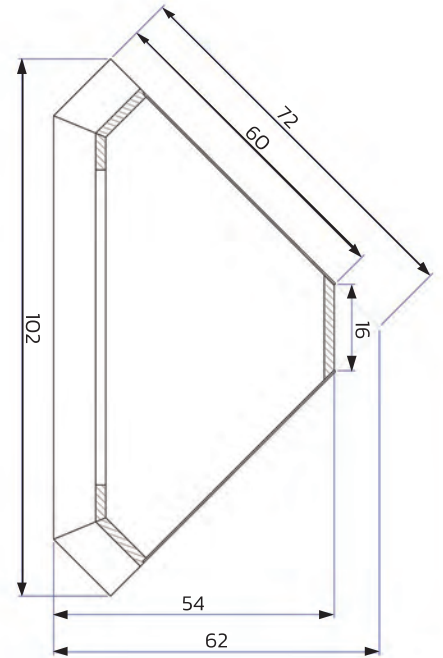

code: **107**

Bookcase Chic Oak
2 doors
220 x 110 x 48 (H x W x D)

code: **111DR**

Sideboard Chic Oak
2 doors 4 drawers
101 x 177 x 50 (H x W x D)

code: **113DR**

Sideboard Chic Oak
4 doors 2 drawers
110 x 185 x 50 (H x W x D)

code: **109**

Bookcase Chic Oak
3 drawers

220 x 110 x 48 (H x W x D)

code: **110**

Corner Cabinet Chic Oak
2 doors

220 x 102 x 54 (H x W x D)

TOP View 110
Corner Cabinet

code: **115**

TV-Unit Chic Oak
4 drawers

60 x 160 x 46 (H x W x D)

code: **116**

TV-Unit Chic Oak
2 doors

60 x 160 x 46 (H x W x D)

1. Chic Oak 117 - 170 x 210 x 46 (HxWxD)
 2. Chic Oak 118 - 45 x 130 x 80 (HxWxD)

3. Eva 9900
 4. Tia Oak 1111 - 72 x 60Ø