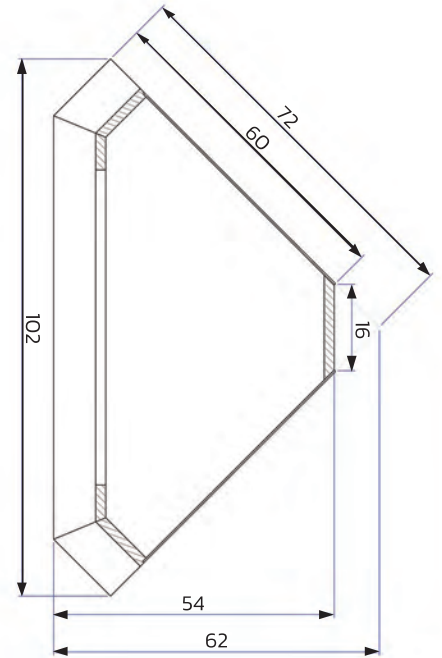

code: **107**

Bookcase Chic Oak
2 doors
220 x 110 x 48 (H x W x D)

code: **111DR**

Sideboard Chic Oak
2 doors 4 drawers
101 x 177 x 50 (H x W x D)

code: **113DR**

Sideboard Chic Oak
4 doors 2 drawers
110 x 185 x 50 (H x W x D)

code: **109**

Bookcase Chic Oak
3 drawers

220 x 110 x 48 (H x W x D)

code: **110**

Corner Cabinet Chic Oak
2 doors

220 x 102 x 54 (H x W x D)

TOP View 110
Corner Cabinet

code: **115**

TV-Unit Chic Oak
4 drawers

60 x 160 x 46 (H x W x D)

code: **116**

TV-Unit Chic Oak
2 doors

60 x 160 x 46 (H x W x D)

1. Chic Oak 117 - 170 x 210 x 46 (HxWxD)
 2. Chic Oak 118 - 45 x 130 x 80 (HxWxD)

3. Eva 9900
 4. Tia Oak 1111 - 72 x 60Ø