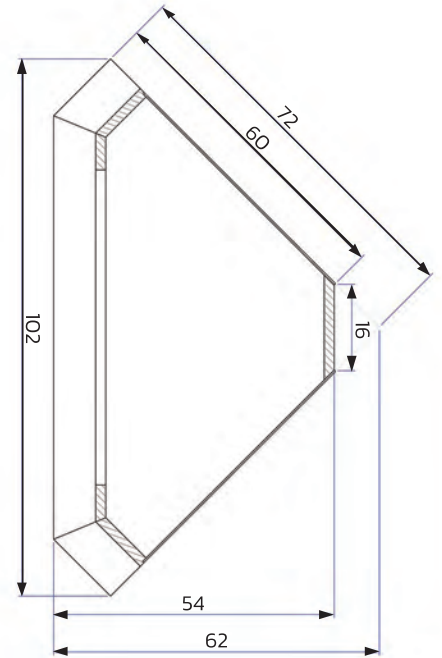

code: **107**
Bookcase Chic Oak
2 doors
220 x 110 x 48 (H x W x D)

code: **111DR**
Sideboard Chic Oak
2 doors 4 drawers
101 x 177 x 50 (H x W x D)

code: **113DR**
Sideboard Chic Oak
4 doors 2 drawers
110 x 185 x 50 (H x W x D)

code: **109**

Bookcase Chic Oak
3 drawers

220 x 110 x 48 (H x W x D)

code: **110**

Corner Cabinet Chic Oak
2 doors

220 x 102 x 54 (H x W x D)

TOP View 110
Corner Cabinet

code: **115**

TV-Unit Chic Oak
4 drawers

60 x 160 x 46 (H x W x D)

code: **116**

TV-Unit Chic Oak
2 doors

60 x 160 x 46 (H x W x D)

1. Chic Oak 117 - 170 x 210 x 46 (HxWxD)
 2. Chic Oak 118 - 45 x 130 x 80 (HxWxD)

3. Eva 9900
 4. Tia Oak 1111 - 72 x 60Ø